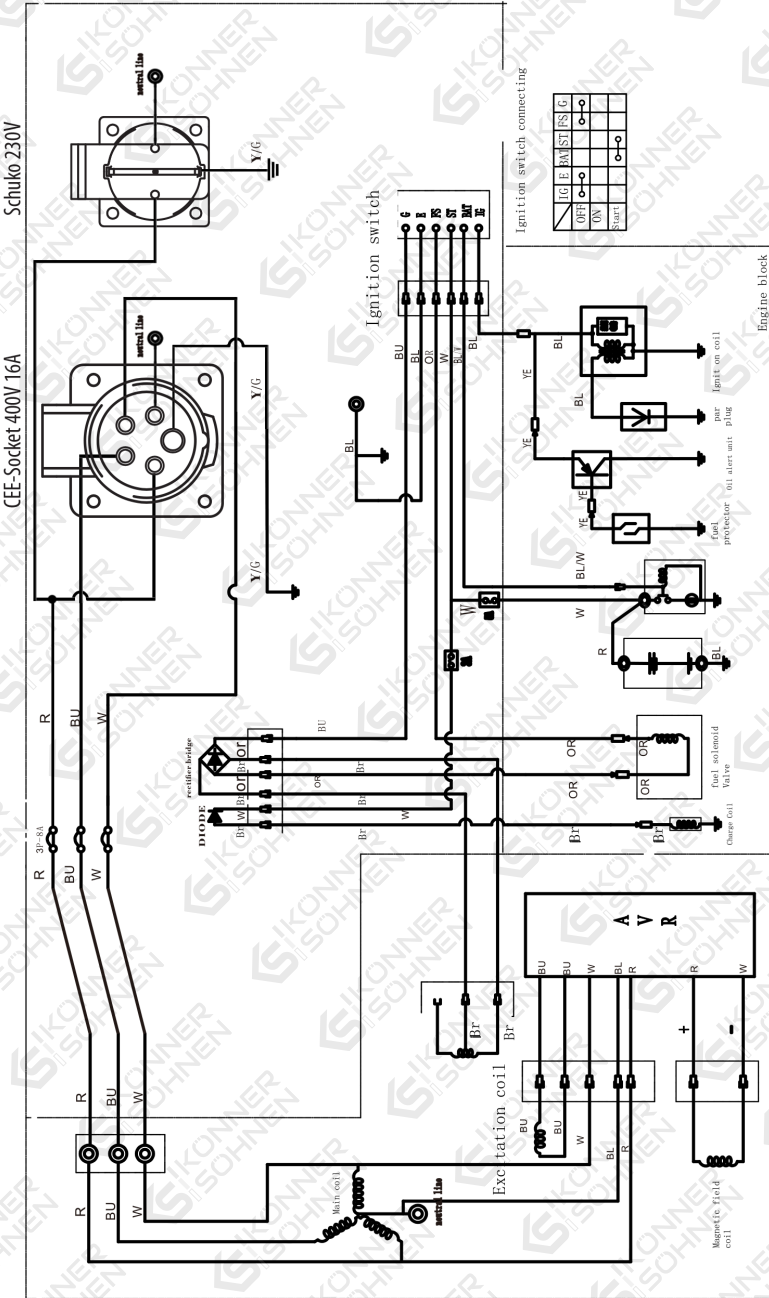

# 9. ELECTRIC SCHEMES

Pic. 9.1.  
For model KS 5000E G

Pic. 9.2.  
For model KS 7000

Pic. 9.3.  
For models KS 7000E, KS 7000E G

Pic. 9.4.  
For model KS 7000E-3

Bl	Black	Br	Brown
O	Orange		
Bl	Blue		
R	Red	Y/G	Yellow/Green
		W	White

WIRING DIAGRAM OF 400V GENERATOR SET