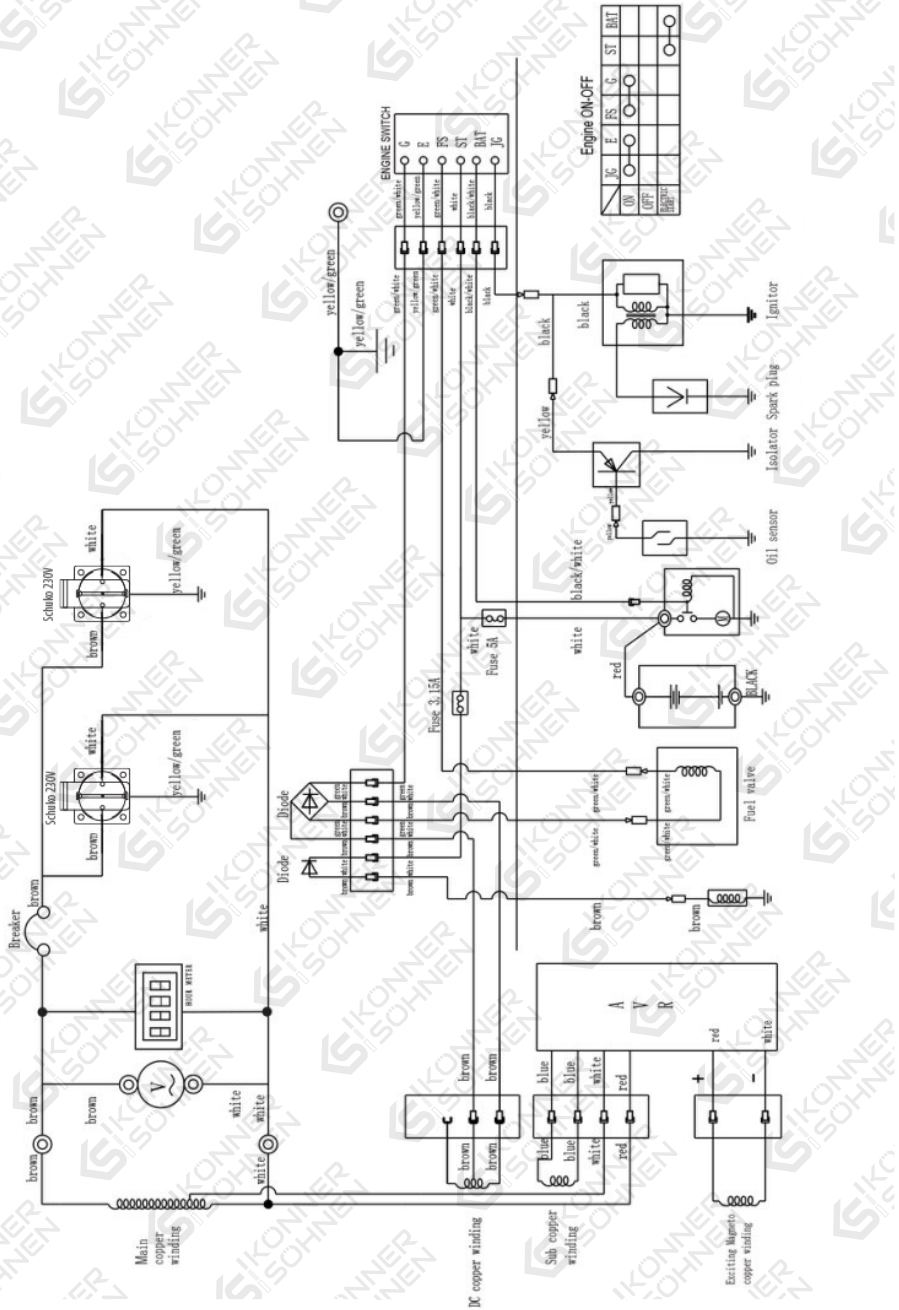

No	REF. No	DESCRIPTION	QTY
173	KS 7000E-173	Metal cover	1
174	KS 7000E-174	Governor Spring	1
175	KS 7000E-175	Spring, Throttle return	1
176	KS 7000E-176	Governor Arm	1
177	KS 7000E-177	Governor Rod	1
178	KS 7000E-178	Bolt, Governor arm	1
179	KS 7000E-179	Fuse	1
180	KS 7000E-180	Battery Wire, Anode	1
181	KS 7000E-181	Battery Wire, Cathode	1
182	KS 7000E-182	Battery Cover	1
183	KS 7000E-183	Battery	1
184	KS 7000E-184	Brush ASSY	1
185	KS 7000E-185	Oil indicator	1
186	KS 7000E-1/3-186	VTS transfer switch	1
187	KS 7000E G-187	Clip, tube	1
188	KS 7000E G-188	LPG inlet tube with reducing valve	1
189	KS 7000E G-189	De-compressor	1
190	KS 7000E G-190	Clip, pressure tube	1
191	KS 7000E G-191	Pressure tube	1
192	KS 7000E G-192	Exhaust tube	1

9. ELECTRIC SCHEMES

Pic. 9.1.
For model KS 5000E G