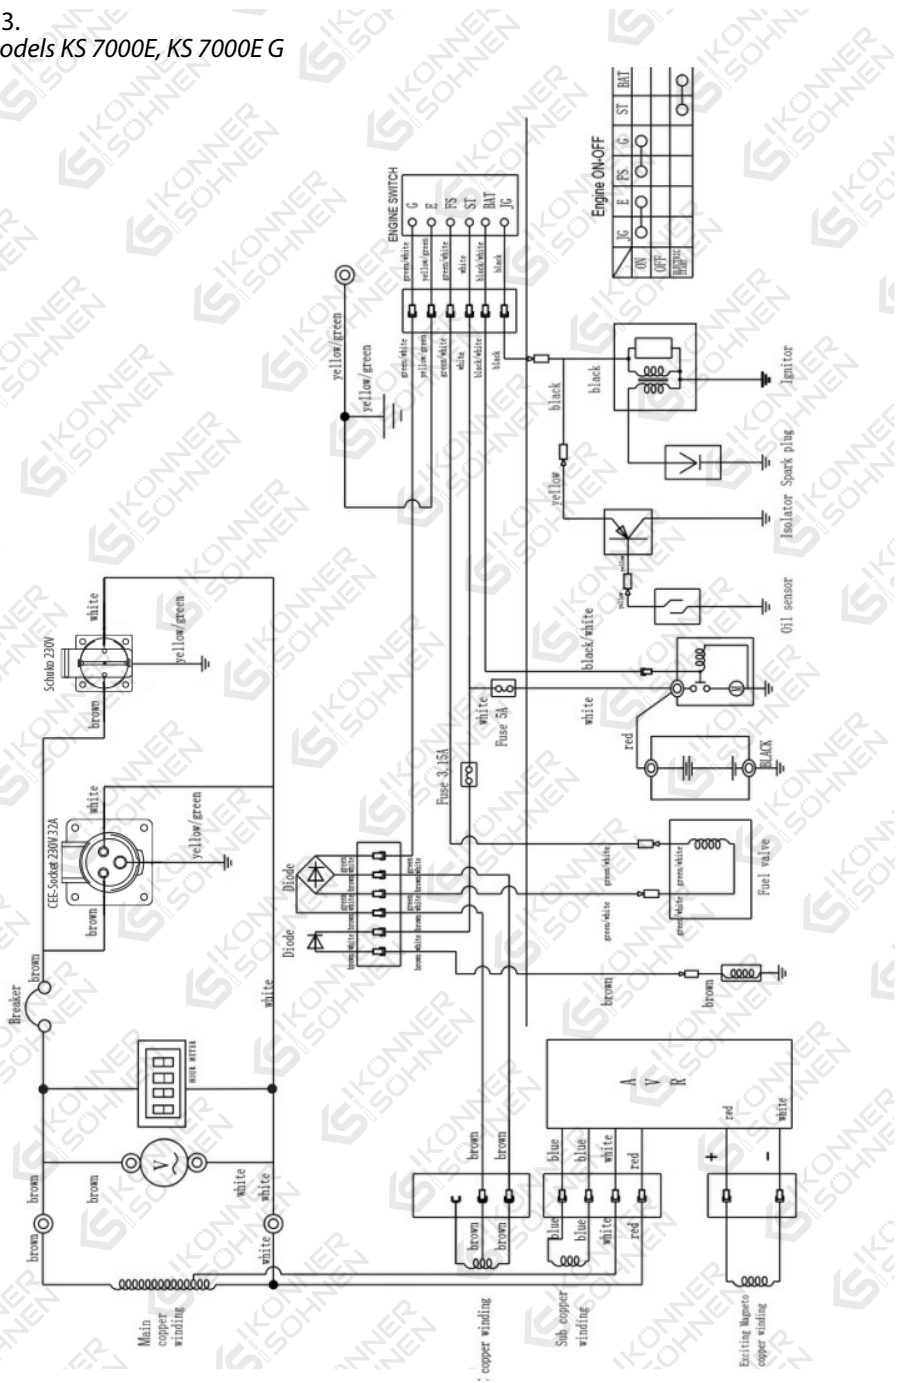

# 9. ELECTRIC SCHEMES

Pic. 9.1.  
For model KS 5000E G

Pic. 9.2.  
For model KS 7000

Pic. 9.3.  
For models KS 7000E, KS 7000E G

Pic. 9.4.  
For model KS 7000E-3

Bl	Black	Br	Brown
O	Orange		
Bl	Blue		
R	Red	Y/G	Yellow/Green
		W	White

WIRING DIAGRAM OF 400V GENERATOR SET